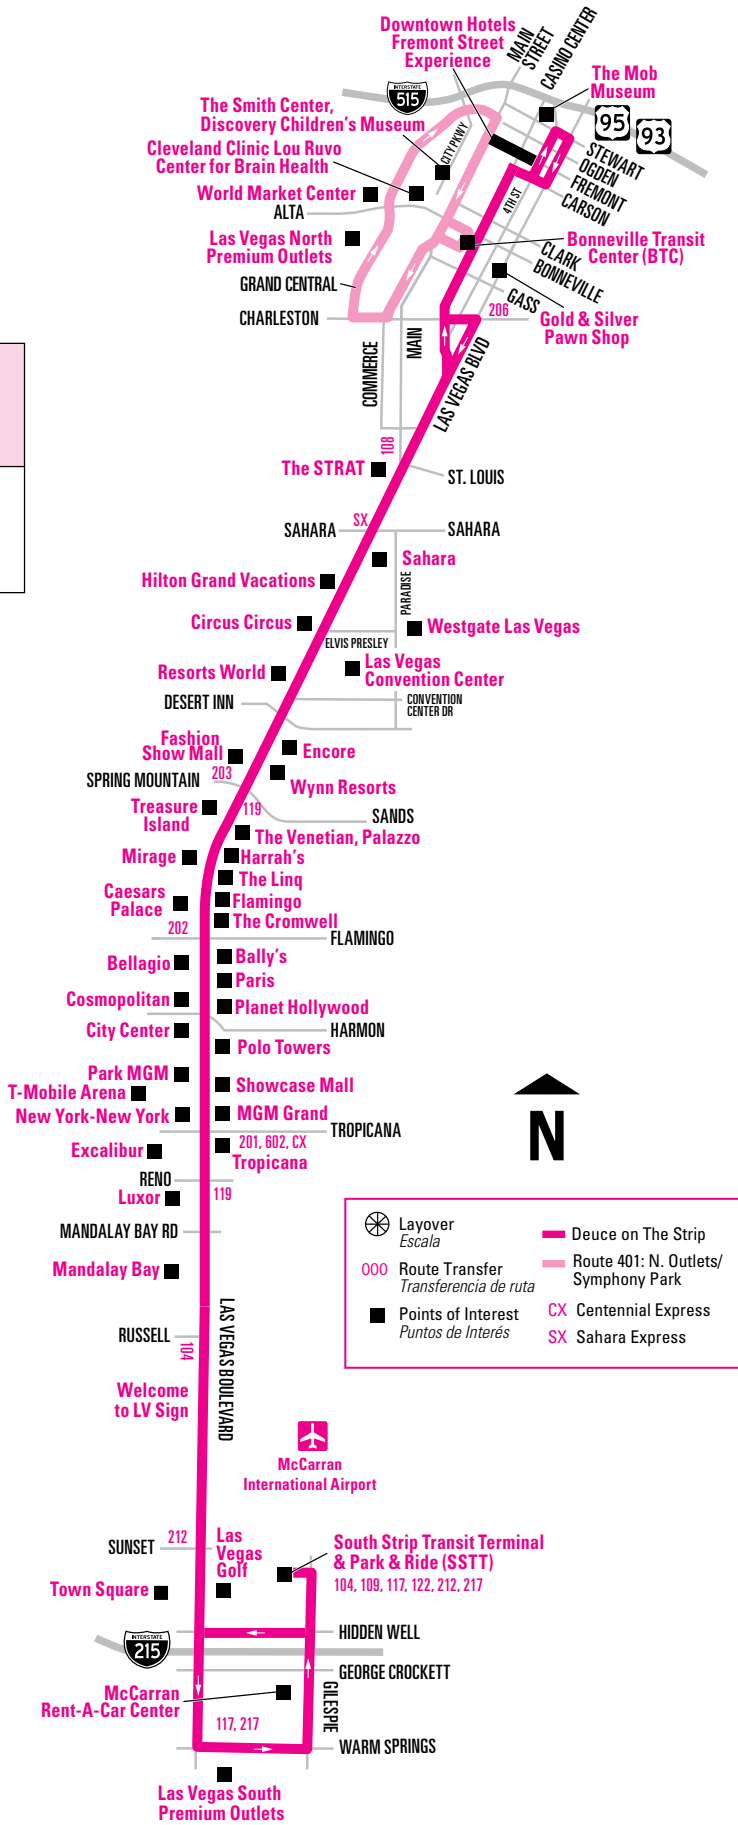

Everyday | Deuce on The Strip

Deuce

DEUCE ON THE STRIP FREQUENCY
Operates 24 hours a day, everyday
FRECUENCIA DEUCE EN LA FRANJA
Opera las 24 horas del día, todos los días

7 a.m. to 1 a.m.	Approximately Every 10 to 15 Minutes <i>Aproximadamente cada 10 a 15 minutos</i>
1 a.m. to 7 a.m.	Approximately Every 20 Minutes <i>Aproximadamente cada 20 minutos</i>

NOTE: Scheduled frequency is approximate and may vary due to unusual traffic conditions or other significant disruptions along the Route.

Intermittent construction along Las Vegas Boulevard, expect possible delays.

NOTA: La frecuencia programada es aproximada y puede variar debido a condiciones de transporte público inusuales u otras interrupciones significativas a lo largo de la Ruta.

Construcción intermitente a lo largo de Las Vegas Boulevard, se deben esperar posibles demoras.

frequent service 24 hour service