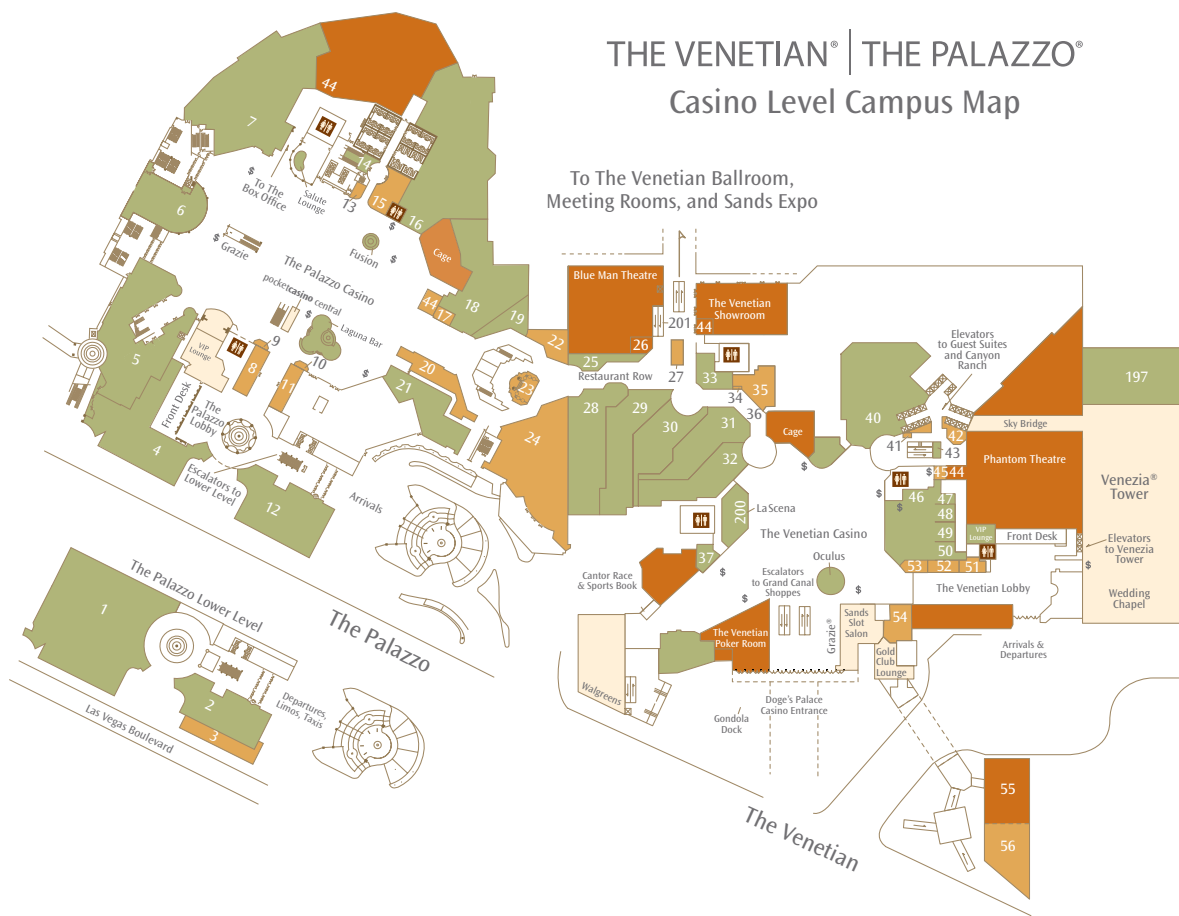

THE VENETIAN® | THE PALAZZO® Casino Level Campus Map

THE VENETIAN® | THE PALAZZO® Second Level Campus Map

Casino Level and Lower Level

RESTAURANTS & LOUNGES

AquaKnox	29
B&B Ristorante	25
Bouchon Bakery/Bouchon*	43/197*
Carnevino	5
Cocolini	46
The Coffee Bean & Tea Leaf	14
CUT	18
Dal Toro Ristorante	2
Delmonico Steakhouse	28
Espressamente illy	19
Grand Lux Cafe	7/40
Lagasse's Stadium®	1
La Scena Lounge	200
LAVO Italian Restaurant & Nightclub	12
Morels French Steakhouse & Bistro	4
Noodle Asia	37
Oculus Lounge	39
Pinot Brasserie	31
Pizzeria de Enzo	50
Public House	30
Rialto Deli	48
San Gennaro Grill	49
Santa Lucia Cafe	47
The Grill at Valentino	32
V Bar	33
Valentino	32
Zine Noodles Dim Sum	21

ENTERTAINMENT

Box Office	26/44
Madame Tussauds	55

Second Level

RESTAURANTS & LOUNGES

Bella Panini	191
Café Presse	201/75
Canaletto	110
Chicken Now	196
Cocolini	125
The Coffee Bean & Tea Leaf	173/168
Double Helix Wine & Whiskey Bar	86
FIRST Food & Bar	38
Godiva	108
Häagen-Dazs	188
i♥burgers	198
Johnny Rockets	192
L.A. Italian Kitchen	193
Lime Ice	184
Nathan's Famous	189
New York Pretzel	179
OTTO Enoteca Pizzeria	109
Panda Express	194
Postrio Bar & Grill	128
Shake 'n Burger	195
Sin City Brewing Co.	186
SUSHISAMBA	59
Table 10	58
TAO Asian Bistro & Nightclub	152
Taqueria Cañonita	172
Tintoretto Bakery	143
Towers Deli	185
Trattoria Reggiano	175
Very Venice Bar	174
Wasabi Jane	190
YoFresco	180
Zeffirino	142

ENTERTAINMENT

Madame Tussauds	55
ATM Locations	\$

* To access Bouchon restaurant, take the guest elevators to level 10 and follow the directional signage.