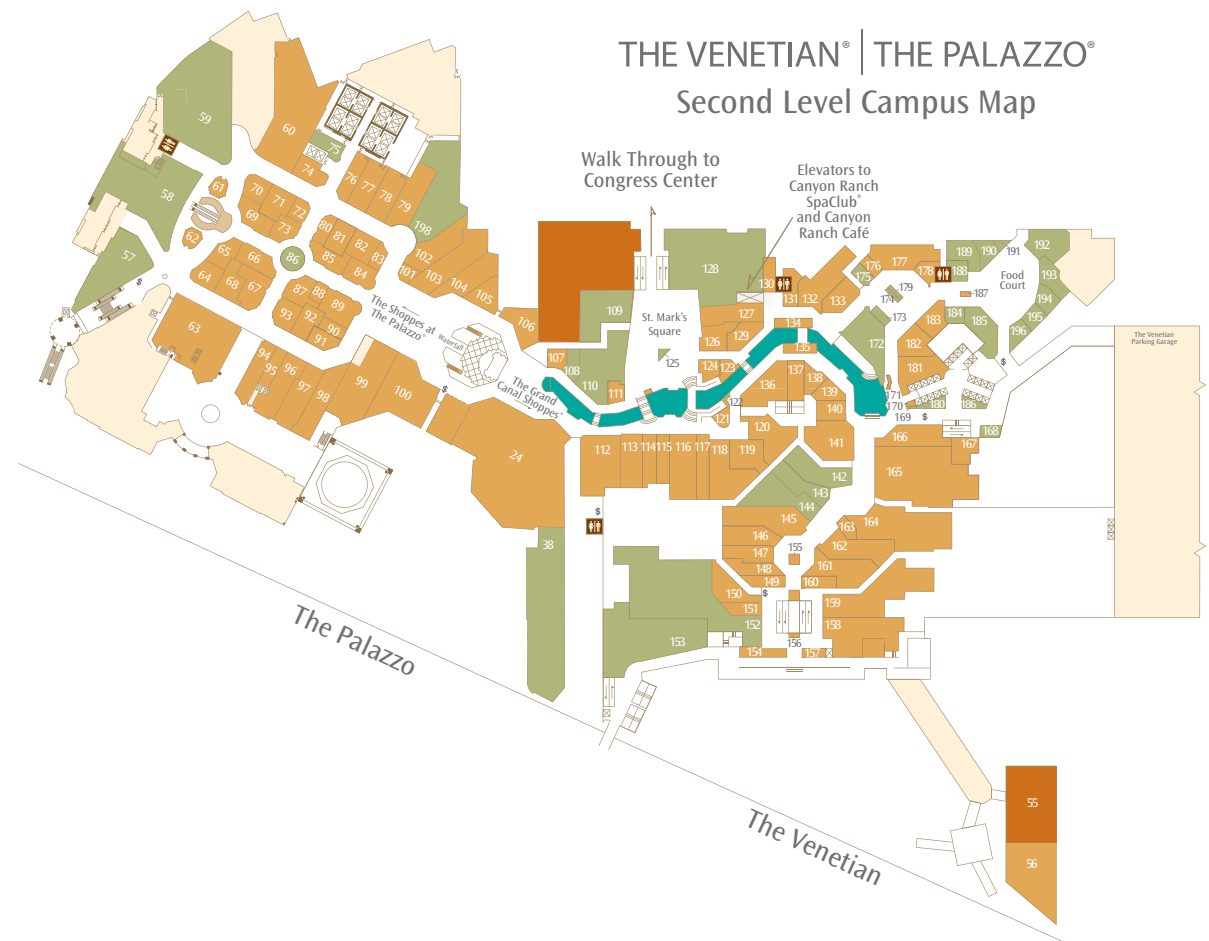

THE VENETIAN® | THE PALAZZO® Casino Level Campus Map

THE VENETIAN® | THE PALAZZO® Second Level Campus Map

Casino Level and Lower Level

RESTAURANTS & LOUNGES

AquaKnox	29
B&B Ristorante	25
Bouchon Bakery/Bouchon*	43/197*
Carnevino	5
Cocolini	46
The Coffee Bean & Tea Leaf	14
CUT	18
Dal Toro Ristorante	2
Delmonico Steakhouse	28
Espressamente illy	19
Grand Lux Cafe	7/40
Lagasse's Stadium®	1
La Scena Lounge	200
LAVO Italian Restaurant & Nightclub	12
Morels French Steakhouse & Bistro	4
Noodle Asia	37
Oculus Lounge	39
Pinot Brasserie	31
Pizzeria de Enzo	50
Public House	30
Rialto Deli	48
San Gennaro Grill	49
Santa Lucia Cafe	47
The Grill at Valentino	32
V Bar	33
Valentino	32
Zine Noodles Dim Sum	21

ENTERTAINMENT

Box Office	26/44
Madame Tussauds	55

Second Level

RESTAURANTS & LOUNGES

Bella Panini	191
Café Presse	201/75
Canaletto	110
Chicken Now	196
Cocolini	125
The Coffee Bean & Tea Leaf	173/168
Double Helix Wine & Whiskey Bar	86
FIRST Food & Bar	38
Godiva	108
Häagen-Dazs	188
i♥burgers	198
Johnny Rockets	192
L.A. Italian Kitchen	193
Lime Ice	184
Nathan's Famous	189
New York Pretzel	179
OTTO Enoteca Pizzeria	109
Panda Express	194
Postrio Bar & Grill	128
Shake 'n Burger	195
Sin City Brewing Co.	186
SUSHISAMBA	59
Table 10	58
TAO Asian Bistro & Nightclub	152
Taqueria Cañonita	172
Tintoretto Bakery	143
Towers Deli	185
Trattoria Reggiano	175
Very Venice Bar	174
Wasabi Jane	190
YoFresco	180
Zeffirino	142

ENTERTAINMENT

Madame Tussauds	55
ATM Locations	\$

* To access Bouchon restaurant, take the guest elevators to level 10 and follow the directional signage.